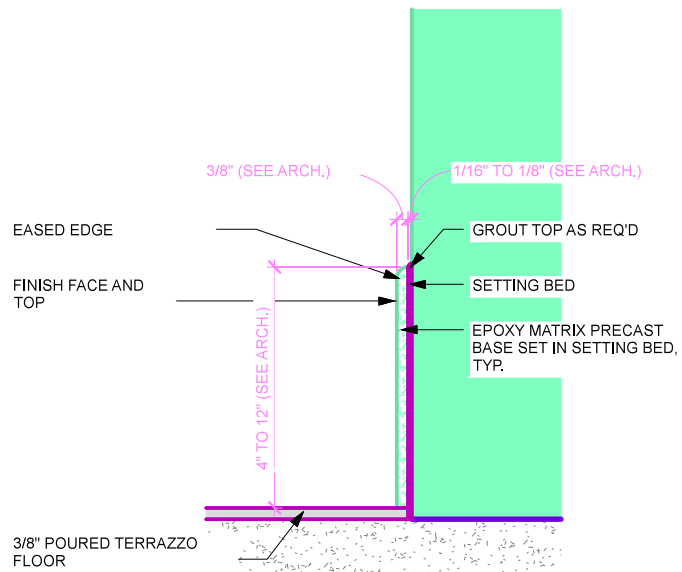

① TERRAZZO COVE BASE DETAIL  
3" = 1'-0"

② TERRAZZO SQUARE BASE DETAIL  
3" = 1'-0"

Precast Terrazzo Enterprises, Inc.  
1107 N. New Hope Rd. Raleigh NC 27610  
919-231-6200

DETAIL: PRECAST TERRAZZO BASE COVE & FLAT