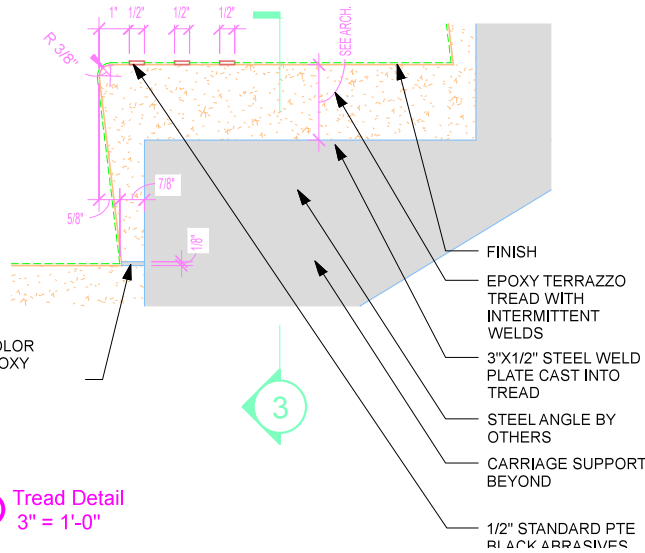

1 Stair Section  
3/4" = 1'-0"

2 Tread Detail  
3" = 1'-0"

3 Tread Detail  
3" = 1'-0"

4 Transparent Axon

5 Perspective

Precast Terrazzo Enterprises, Inc.  
1107 N. New Hope Rd. Raleigh NC 27610  
919-231-6200

DETAIL: Epoxy Terrazzo Stair - Self Supporting Carriage  
Tread/Riser