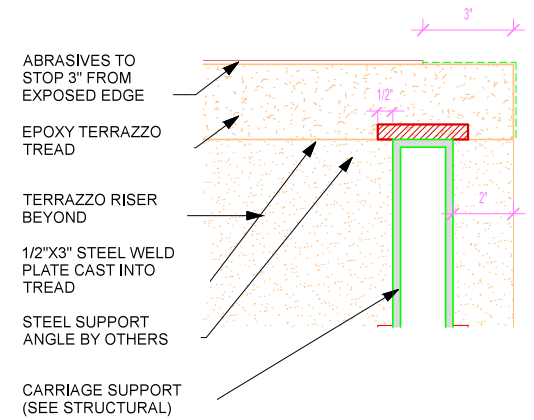

1 Stair Section  
3/4" = 1'-0"

2 Tread Detail  
3" = 1'-0"

3 Tread Detail  
3" = 1'-0"

4 Transparent Axon

5 Perspective

Precast Terrazzo Enterprises, Inc.  
1107 N. New Hope Rd. Raleigh NC 27610  
919-231-6200

DETAIL: Epoxy Terrazzo Stair - Self Supporting Carriage  
Tread/Riser