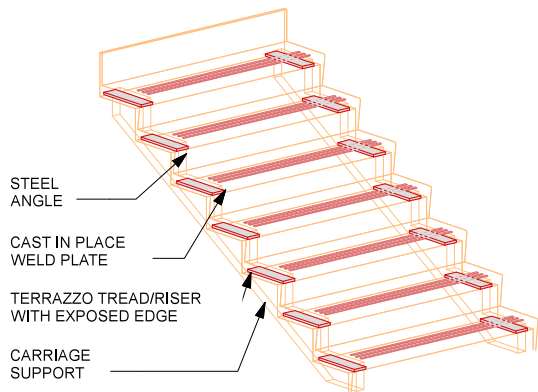

1 Stair Section  
3/4" = 1'-0"

2 Tread Detail  
3" = 1'-0"

3 Tread Detail  
3" = 1'-0"

4 Transparent Axon

5 Perspective

Precast Terrazzo Enterprises, Inc.  
1107 N. New Hope Rd. Raleigh NC 27610  
919-231-6200

DETAIL: Epoxy Terrazzo Stair - Self Supporting Carriage  
Tread/Riser