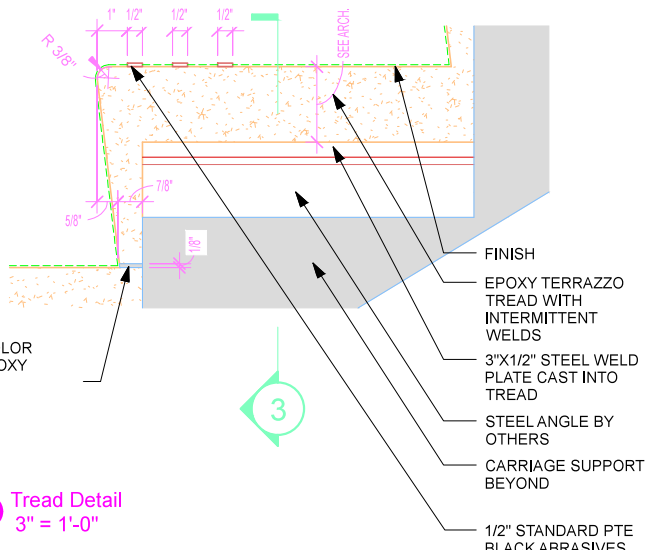

① Stair Section
3/4" = 1'-0"

② Tread Detail
3" = 1'-0"

③ Tread Detail
3" = 1'-0"

④ Transparent Axon

⑤ Perspective

Precast Terrazzo Enterprises, Inc.
1107 N. New Hope Rd. Raleigh NC 27610
919-231-6200

DETAIL: Epoxy Terrazzo Stair - Self Supporting Carriage Tread/Riser