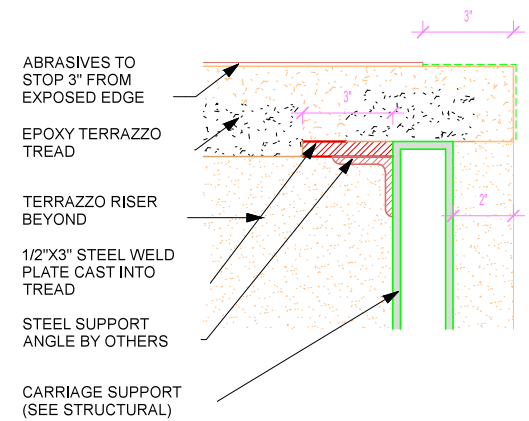

① Stair Section
3/4" = 1'-0"

② Tread Detail
3" = 1'-0"

③ Tread Detail
3" = 1'-0"

④ Transparent Axon

⑤ Perspective

Precast Terrazzo Enterprises, Inc.
1107 N. New Hope Rd. Raleigh NC 27610
919-231-6200

DETAIL: Epoxy Terrazzo Stair - Self Supporting Carriage Tread/Riser