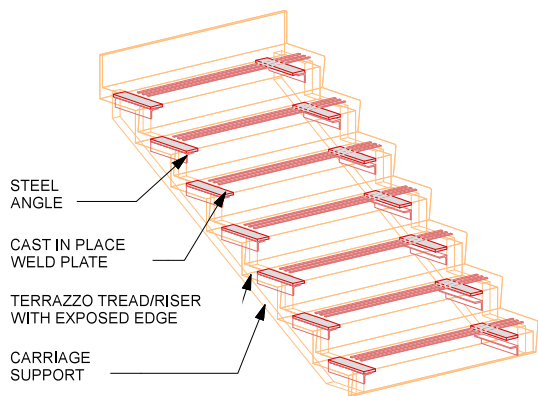

① Stair Section
3/4" = 1'-0"

② Tread Detail
3" = 1'-0"

③ Tread Detail
3" = 1'-0"

④ Transparent Axon

⑤ Perspective

Precast Terrazzo Enterprises, Inc.
1107 N. New Hope Rd. Raleigh NC 27610
919-231-6200

DETAIL: Epoxy Terrazzo Stair - Self Supporting Carriage Tread/Riser